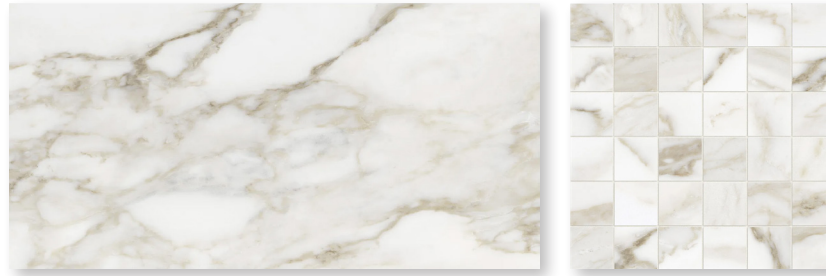

CORE STONE

PORCELAIN TILE

TECHNICAL DATA

Thickness	8.4 mm
Finish	Matte
Application	Interior/Exterior
Frost Resistance	Yes
Shade Variation	V3
Slip Resistance	R10
Water Absorption	<0.5%

Made In **TURKEY**

LEAD TIME

In Stock/Quick Ship

SIZES

12"x24"

2"x2" Mosaic

Wayne Tile
Company

COLORS

Calacatta

Statuario